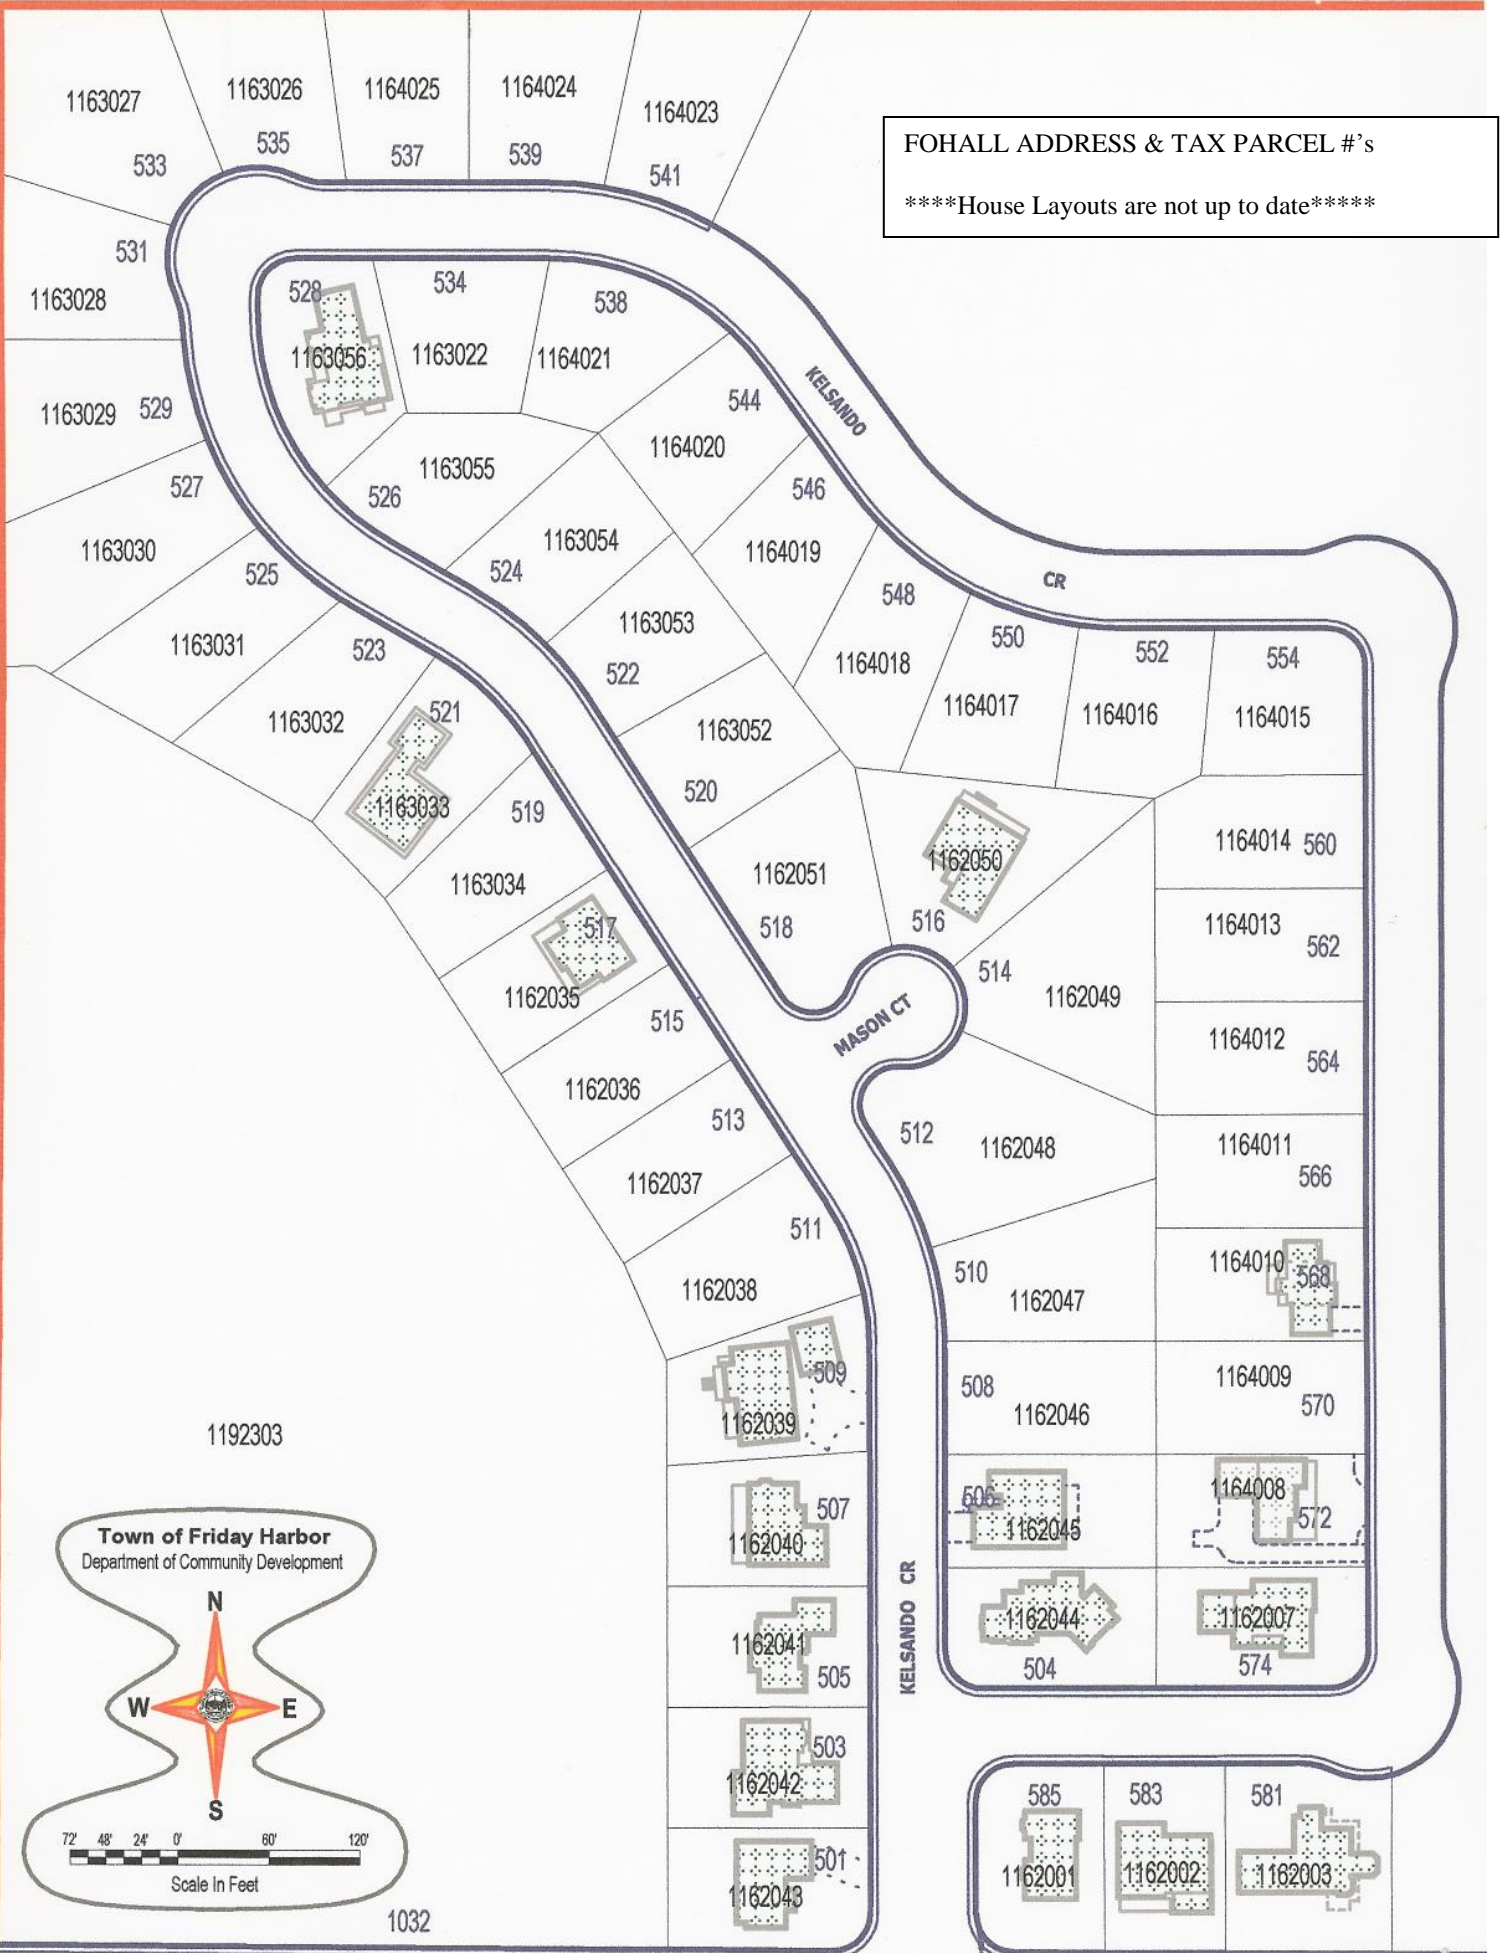

FOHALL ADDRESS & TAX PARCEL #'s

****House Layouts are not up to date****

1192303

Town of Friday Harbor
Department of Community Development

1032